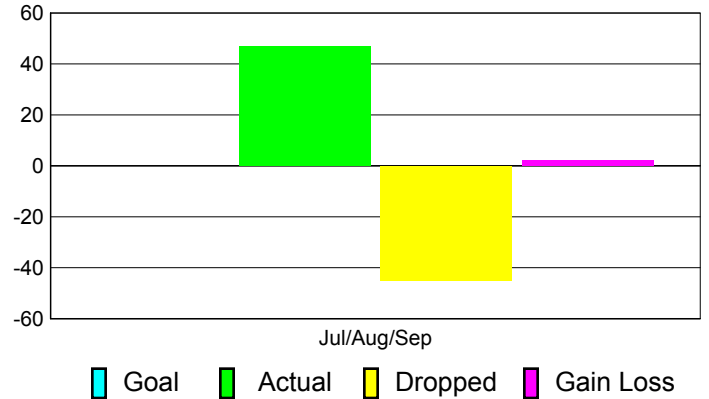

Membership Results 2011-2012

Goal, New, Dropped, Gain/Loss